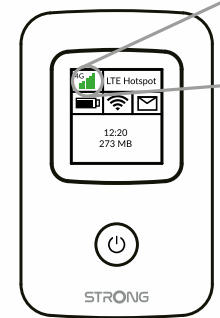

SERVICE CENTER

AT	support_at@strong.tv 0820 400 150 (€ 0,12/Min. österr. Festnetz)	GB	support_uk@strong.tv 0800 464 7919
BG	support_bg@strong.tv +359 32 634451	IT	support_it@strong.tv 199 404 032 Da rete fissa 24,8 cent. al min. 12,5 cent. scatto alla risposta Da rete mobile max 49 cent. al min. 15,6 cent. scatto alla risposta
CEE	support_hu@strong.tv +36 1 445 26 10	NL	support_nl@strong.tv
DE	support_de@strong.tv 0180 501 49 91 (€ 0,14/Min. deutsches Festnetz) (€ 0,42/Min. max. Mobilfunknetz)	PL	support_pl@strong.tv 801 702 017
DK	support_dk@strong.tv	UA	support_ua@strong.tv +380 (44) 238 61 50
FR	support_fr@strong.tv