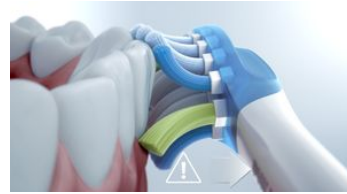

Built-in pressure sensor

You might not notice if you're brushing too hard, but your ExpertClean will. If you need to ease off, the toothbrush will make a pulsing sound. It's a reminder to let your brush head do the work. 7 out of 10 people found this feature helped them become a better brusher.