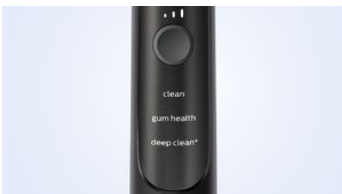

3 modes, 3 intensities

ExpertClean comes with Clean, Gum Health and Deep Clean+ modes to take care of your brushing needs. Clean mode is for exceptional everyday cleaning, Gum Health provides a gentle yet effective clean for gums and Deep Clean+ gives you an invigorating deep clean. Three intensities allow you to choose between a higher setting to boost your clean and a lower one for more sensitive mouths.