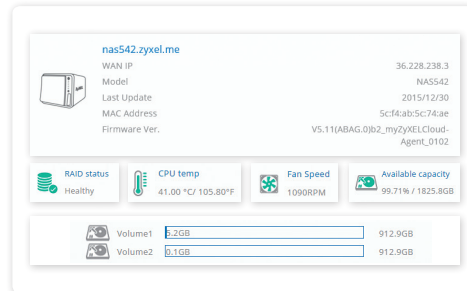

### Create a shared cloud space for people without NAS

Provide cloud space for your family members and/or friends when you share a folder from ZyXEL NAS542 with the ZyXEL Drive mobile app. Your friends and/or family members don't need to purchase any additional NAS – just install the ZyXEL Drive mobile app on their favorite mobile device!

### Rock-solid data protection

Protect your personal data with RAID 1, 5, 6, 10 or 5+ Hot Spare. With RAID support, the ZyXEL NAS542 can protect your personal data from hard disk failures. In case any one of the disks failed, you can still access your data safely and restore the normal RAID protection with the failed disk replaced.

### Check your NAS while you're away

Got multiple ZyXEL NAS and want to quickly check their health status? Get an instant glance of their status by visiting the myZyXELcloud Web portal even if you're away from home, or you may also install it in a family member's or friend's home. With the myZyXELcloud Web portal, you get a clear dashboard to see if anything requires maintenance or service.