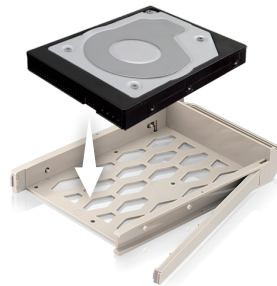

### Bolt-free design for quick, easy setup

The bolt-free design makes it convenient to install hard disks on the ZyXEL NAS542 without using screwdrivers or other hardware tools.

#### HDD Installation

**1** Remove the front panel

**2** Remove the clips from the tray

**3** Clip on hard drive and slide it back