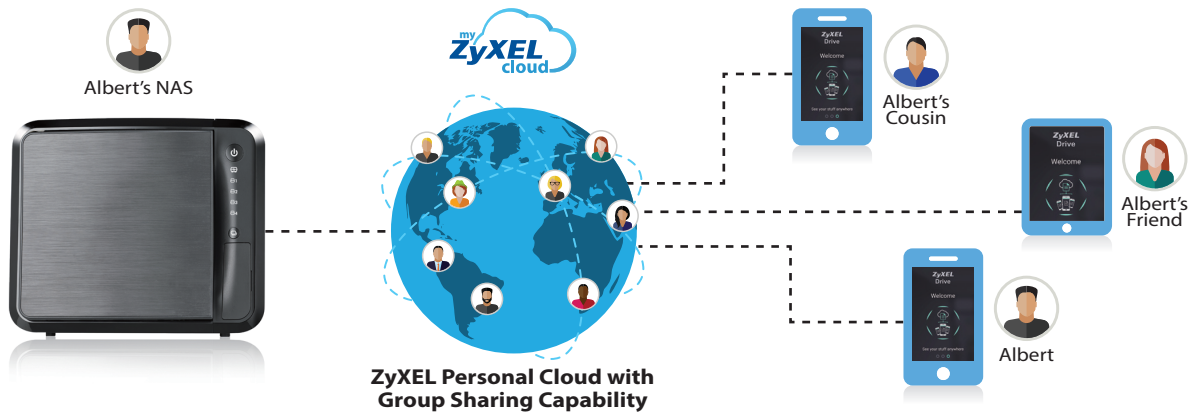

Ever wanted to share drive space with a certain community in your social circle? Wouldn't it be great if they can easily access the media you've shared via their own mobile devices? Now you can with ZyXEL NAS542: instantly share hundreds of pictures and video clips you took for family and friends with the ZyXEL Drive mobile app!

#### Instantly access and share your files wherever you are

The ZyXEL Drive mobile app gives you the freedom to access and share files from your NAS wherever you are. Rest assured that the files are securely shared through private peer-to-peer connections with only those you're sharing files with.

**NAS542**  
4-Bay Personal  
Cloud Storage

### Create a shared cloud space for people without NAS

Provide cloud space for your family members and/or friends when you share a folder from ZyXEL NAS542 with the ZyXEL Drive mobile app. Your friends and/or family members don't need to purchase any additional NAS – just install the ZyXEL Drive mobile app on their favorite mobile device!