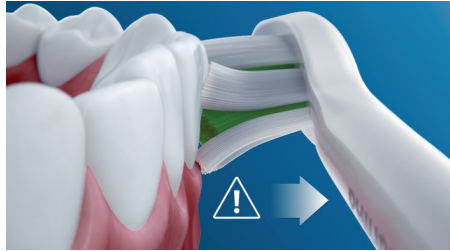

Clean and white mode

Whether you want to focus on removing plaque or on giving your teeth an extra-good polishing, we've got you covered: Clean mode delivers superior cleaning and White is ideal for removing surface stains.

Safe and gentle

You can be sure of a safe brushing experience: our sonic technology is suitable for use with braces, fillings, crowns and veneers, and helps prevent cavities and improve gum health.

Monitor your brushing pressure