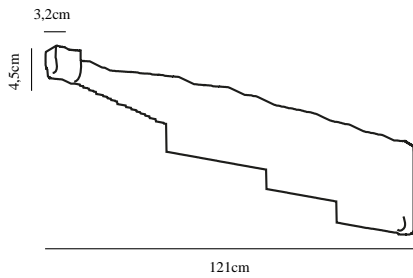

ARLINGTON 120 | BATTEN LIGHT FITTING | WHITE nordlux®

47836101

Voltage (V): 230 Volt
IP degree: IP20
Class (Class 1, Class 2, Class 3):
Class 2 (Double isolated)
Bulb base: LED Module

Primary material: Plastic
Color: White

Width (cm): 3.2
Length (cm): 121
Projection (cm): 4.5

EAN: 5701581418387
TUN: 1975441
Item Number: 47836101
Pcs Per Master Carton: 6
Sales Box Height (cm): 3

Sales Box Width(cm): 4
Sales Box Depth (cm): 121
Sales Box Volume m³ : 0.0015
Product net weight (kg): 0.32

Brightness of light (Lumen): 1900
Color Temperature (K): 4000
Ra-value : 80
Lifetime (h): 25000
Beam Angle (°) : 150
Candela (cd) (for directional lamp only): 0
Energy Class: E
Actual Watt (W): 21

• Ideally suited for under cabinet lighting • 5 year LED guarantee

This universally applicable batten with integrated LED, a long product lifetime of 25.000 hours in IP20 is a great and energy efficient replacement for classical T8 fluorescent fixtures.

Nordlux
47836101

A	
B	
C	
D	
E	E
F	
G	

18
kWh/1000h

2019/2015