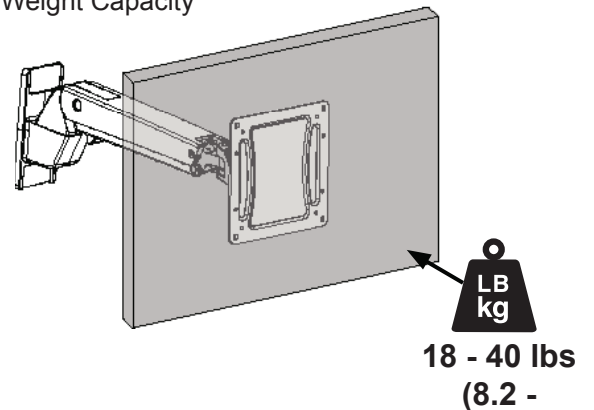

Dimensional & Range of Motion Illustrations

Interactive Arm HD

Dimensions

Wall Mount Bracket

Stud mounting:
M8 x 80mm or 5/16" x 3" and
flat washer 8mm or 5/16" (2
places)

Range of Motion

Weight Capacity

© 2011 Ergotron, Inc. rev. 12/05/2011 DIM-INTRATV, HD