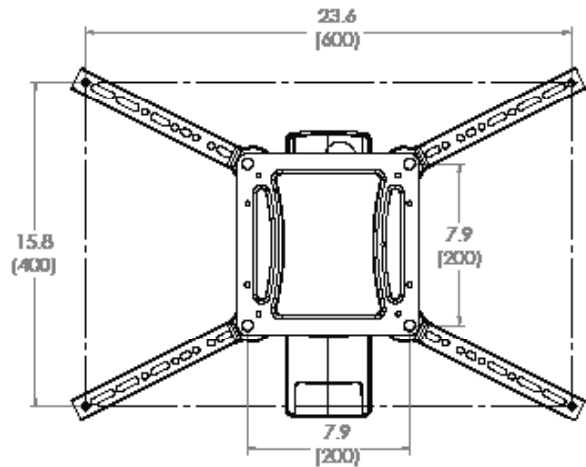

Dimensional & Range of Motion Illustrations

Interactive Arm HD

Dimensions

Wall Mount Bracket

Stud mounting:
M8 x 80mm or 5/16" x 3" and
flat washer 8mm or 5/16" (2
places)

Range of Motion

Weight Capacity

© 2011 Ergotron, Inc. rev. 12/05/2011 DIM-INTRATV, HD