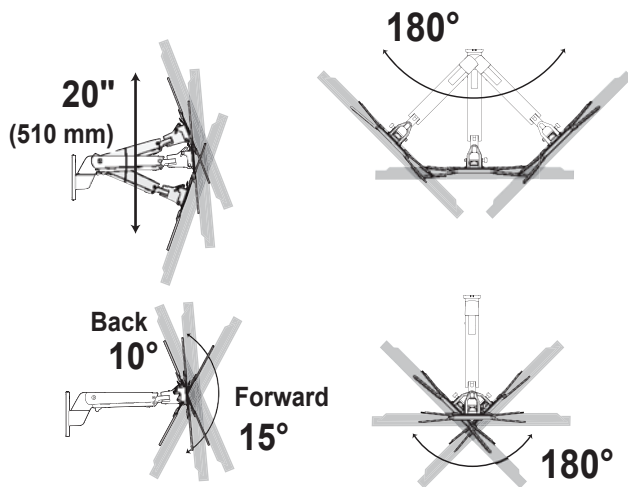

Dimensional & Range of Motion Illustrations

Interactive Arm HD

Dimensions

Wall Mount Bracket

Stud mounting:
M8 x 80mm or 5/16" x 3" and
flat washer 8mm or 5/16" (2
places)

Range of Motion

Weight Capacity

© 2011 Ergotron, Inc. rev. 12/05/2011 DIM-INTRATV, HD