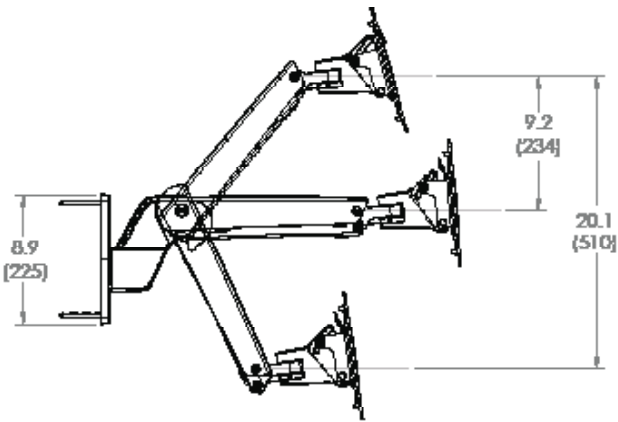

Dimensional & Range of Motion Illustrations

Interactive Arm HD

Dimensions

Wall Mount Bracket

Stud mounting:
M8 x 80mm or 5/16" x 3" and
flat washer 8mm or 5/16" (2
places)

Range of Motion

Weight Capacity

© 2011 Ergotron, Inc. rev. 12/05/2011 DIM-INTRATV, HD