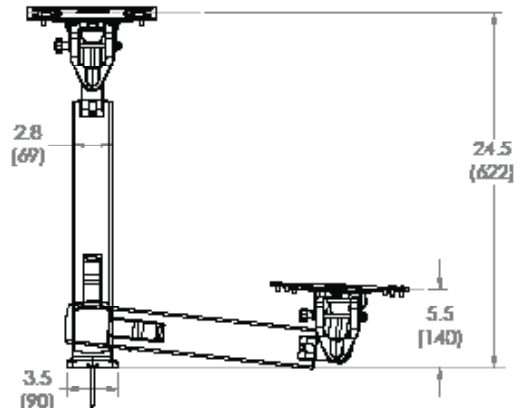

Dimensional & Range of Motion Illustrations

Interactive Arm HD

Dimensions

Wall Mount Bracket

Stud mounting:
M8 x 80mm or 5/16" x 3" and
flat washer 8mm or 5/16" (2
places)

Range of Motion

Weight Capacity

© 2011 Ergotron, Inc. rev. 12/05/2011 DIM-INTRATV, HD