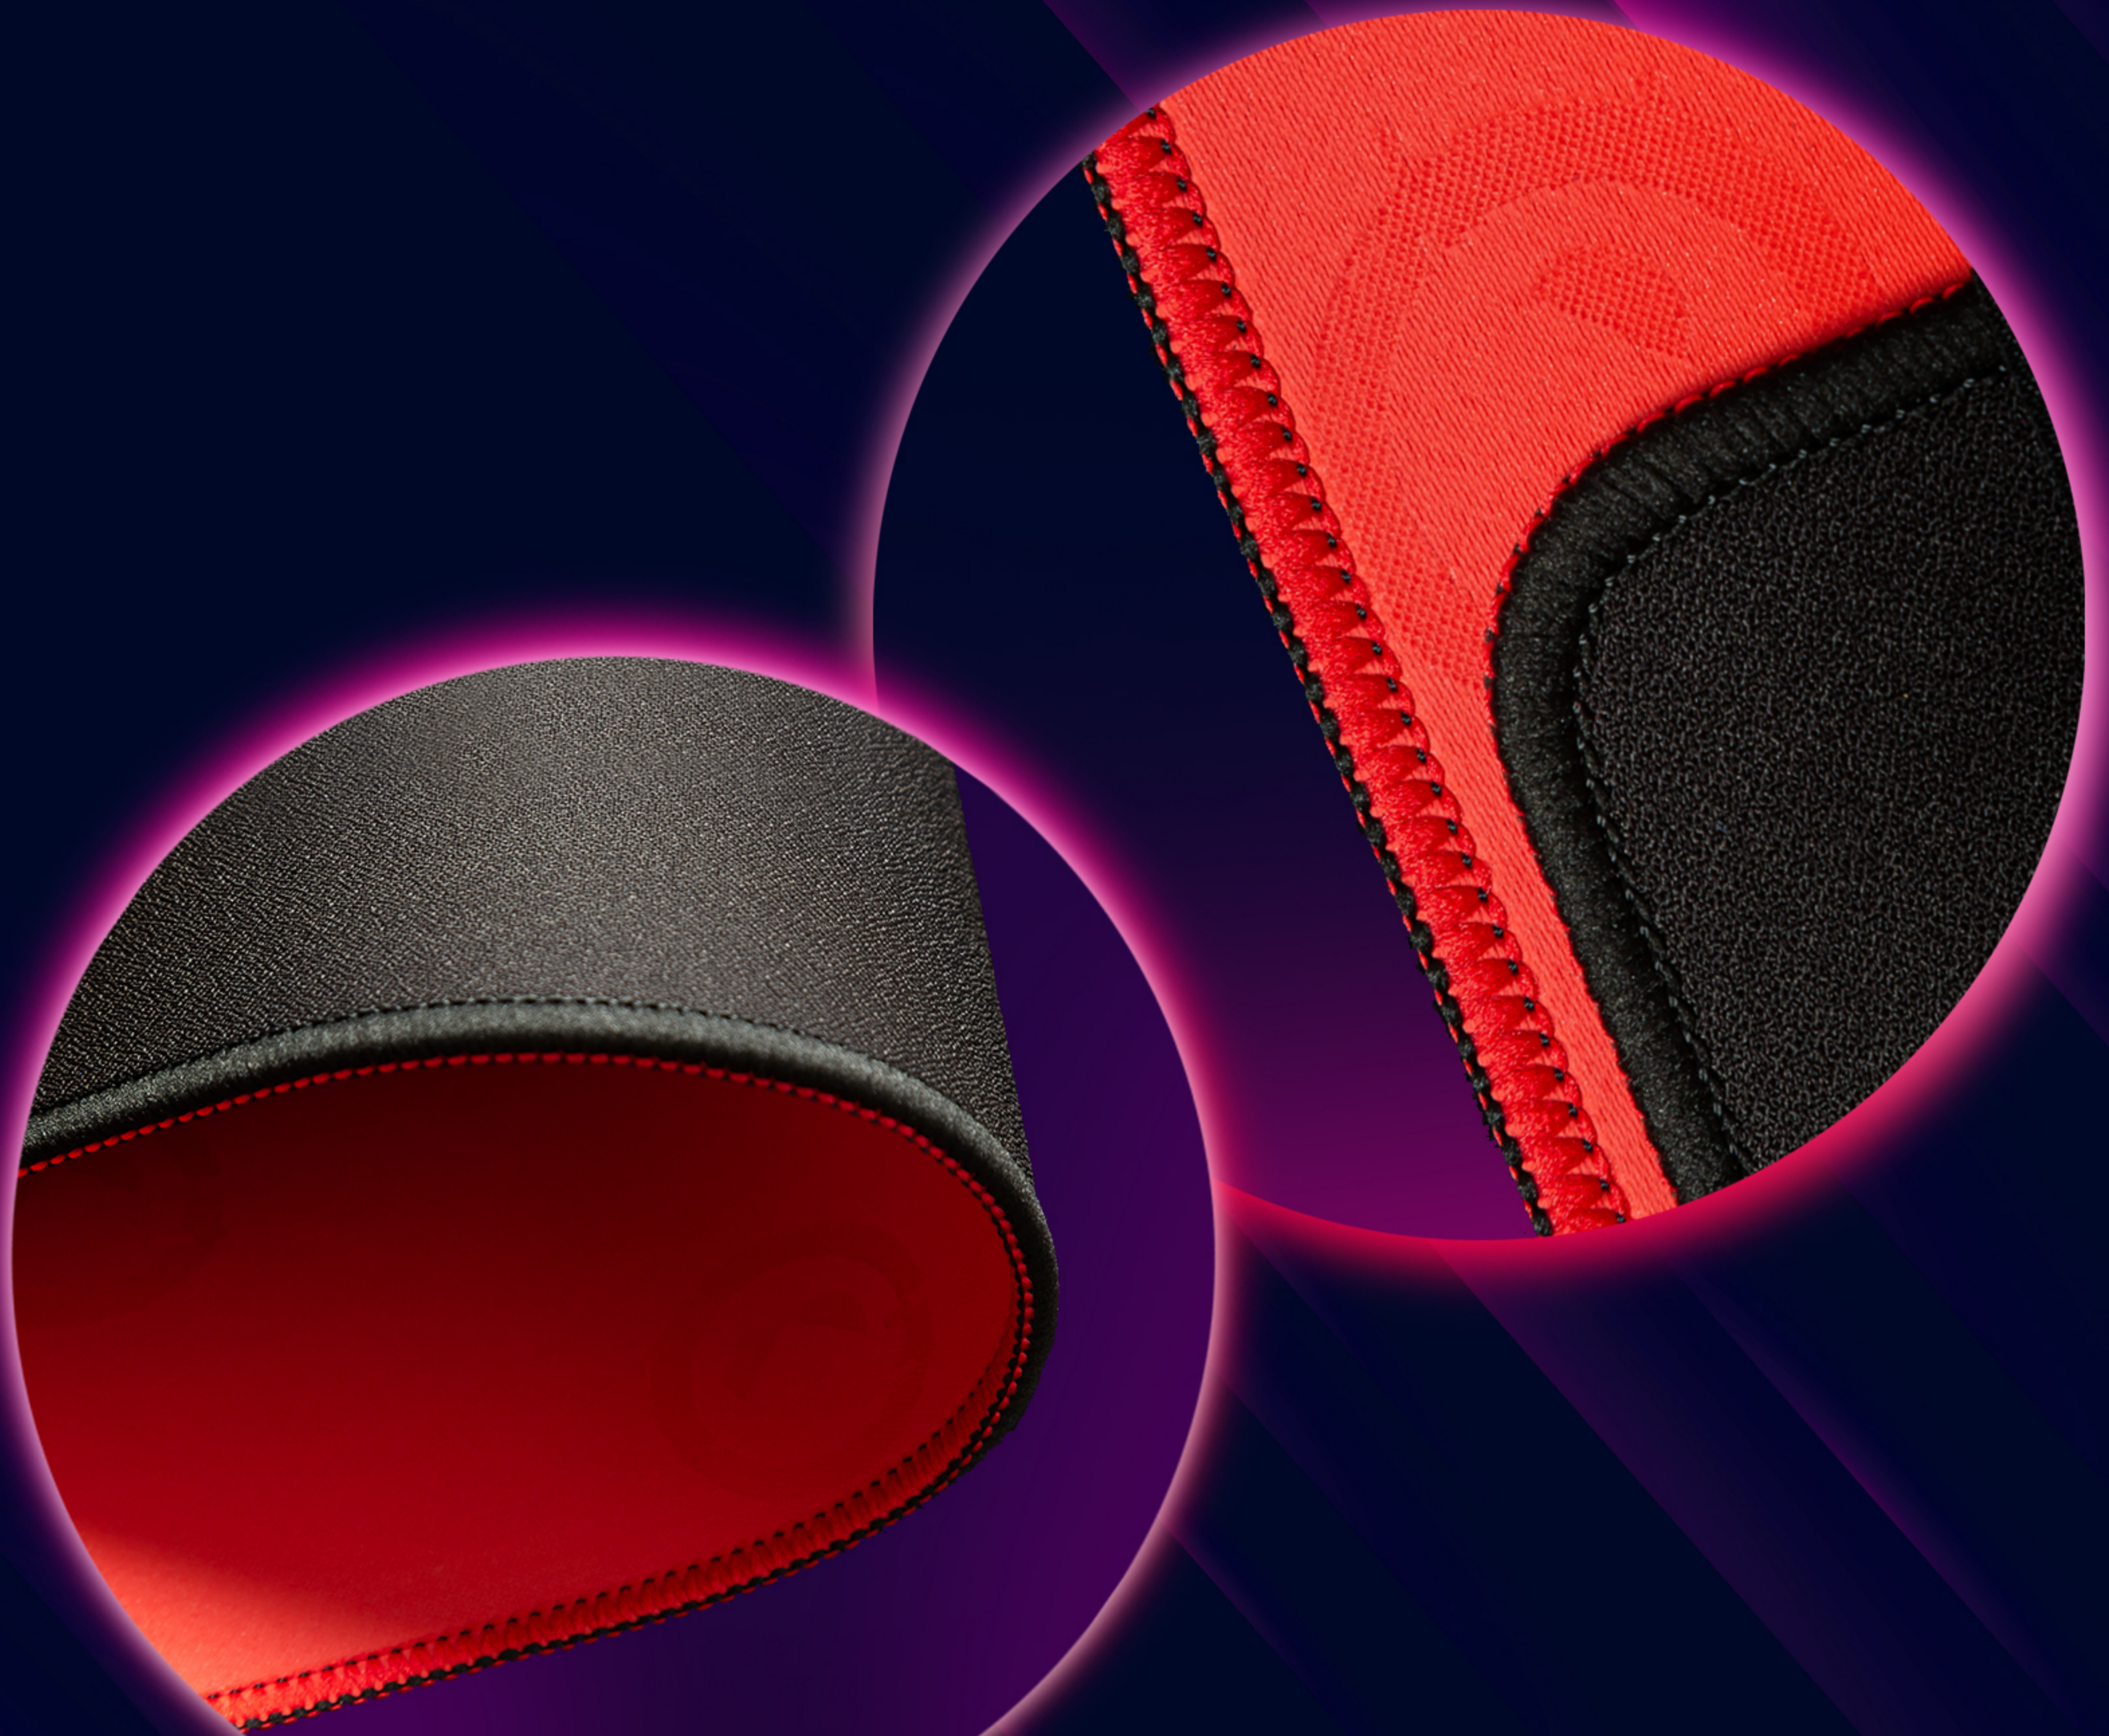

# MAIN 323, MAIN 325, MAIN 329 GAMING MOUSE PADS

Here comes the game changer. The Lorgar Main Precision Control series are mousepads that'll make your movement rapid and deadly accurate. The high-resistance surface is made of special thermoplastic fibres with tiny uniform bumps – the mouse will stop dead in its tracks. Thick 3mm foam with a double-stitched edge offers extra durability and comfort. The anti-slip rubber base will help the pad to stay precisely where you put it. No worries about compatibility: every sensor works perfectly with this type of surface.

## PRECISE POSITIONING SURFACE

Ultra-resistant thermoplastic fibres ensure low glide and precise control. High-traction surface offers incomparable accuracy of motion.

## ANTI-SLIP RUBBER BASE

The superior anti-slip rubber base is as good as glue. It is embossed with the Lorgar logo – gives at least +5 points to your skill. With the total pad thickness of 3mm, you'll be extra comfy.

## DOUBLE-STITCHED EDGES

The edge is double-stitched with black and red thread to keep your deadly accuracy low profile. Also, it is indeed durable.