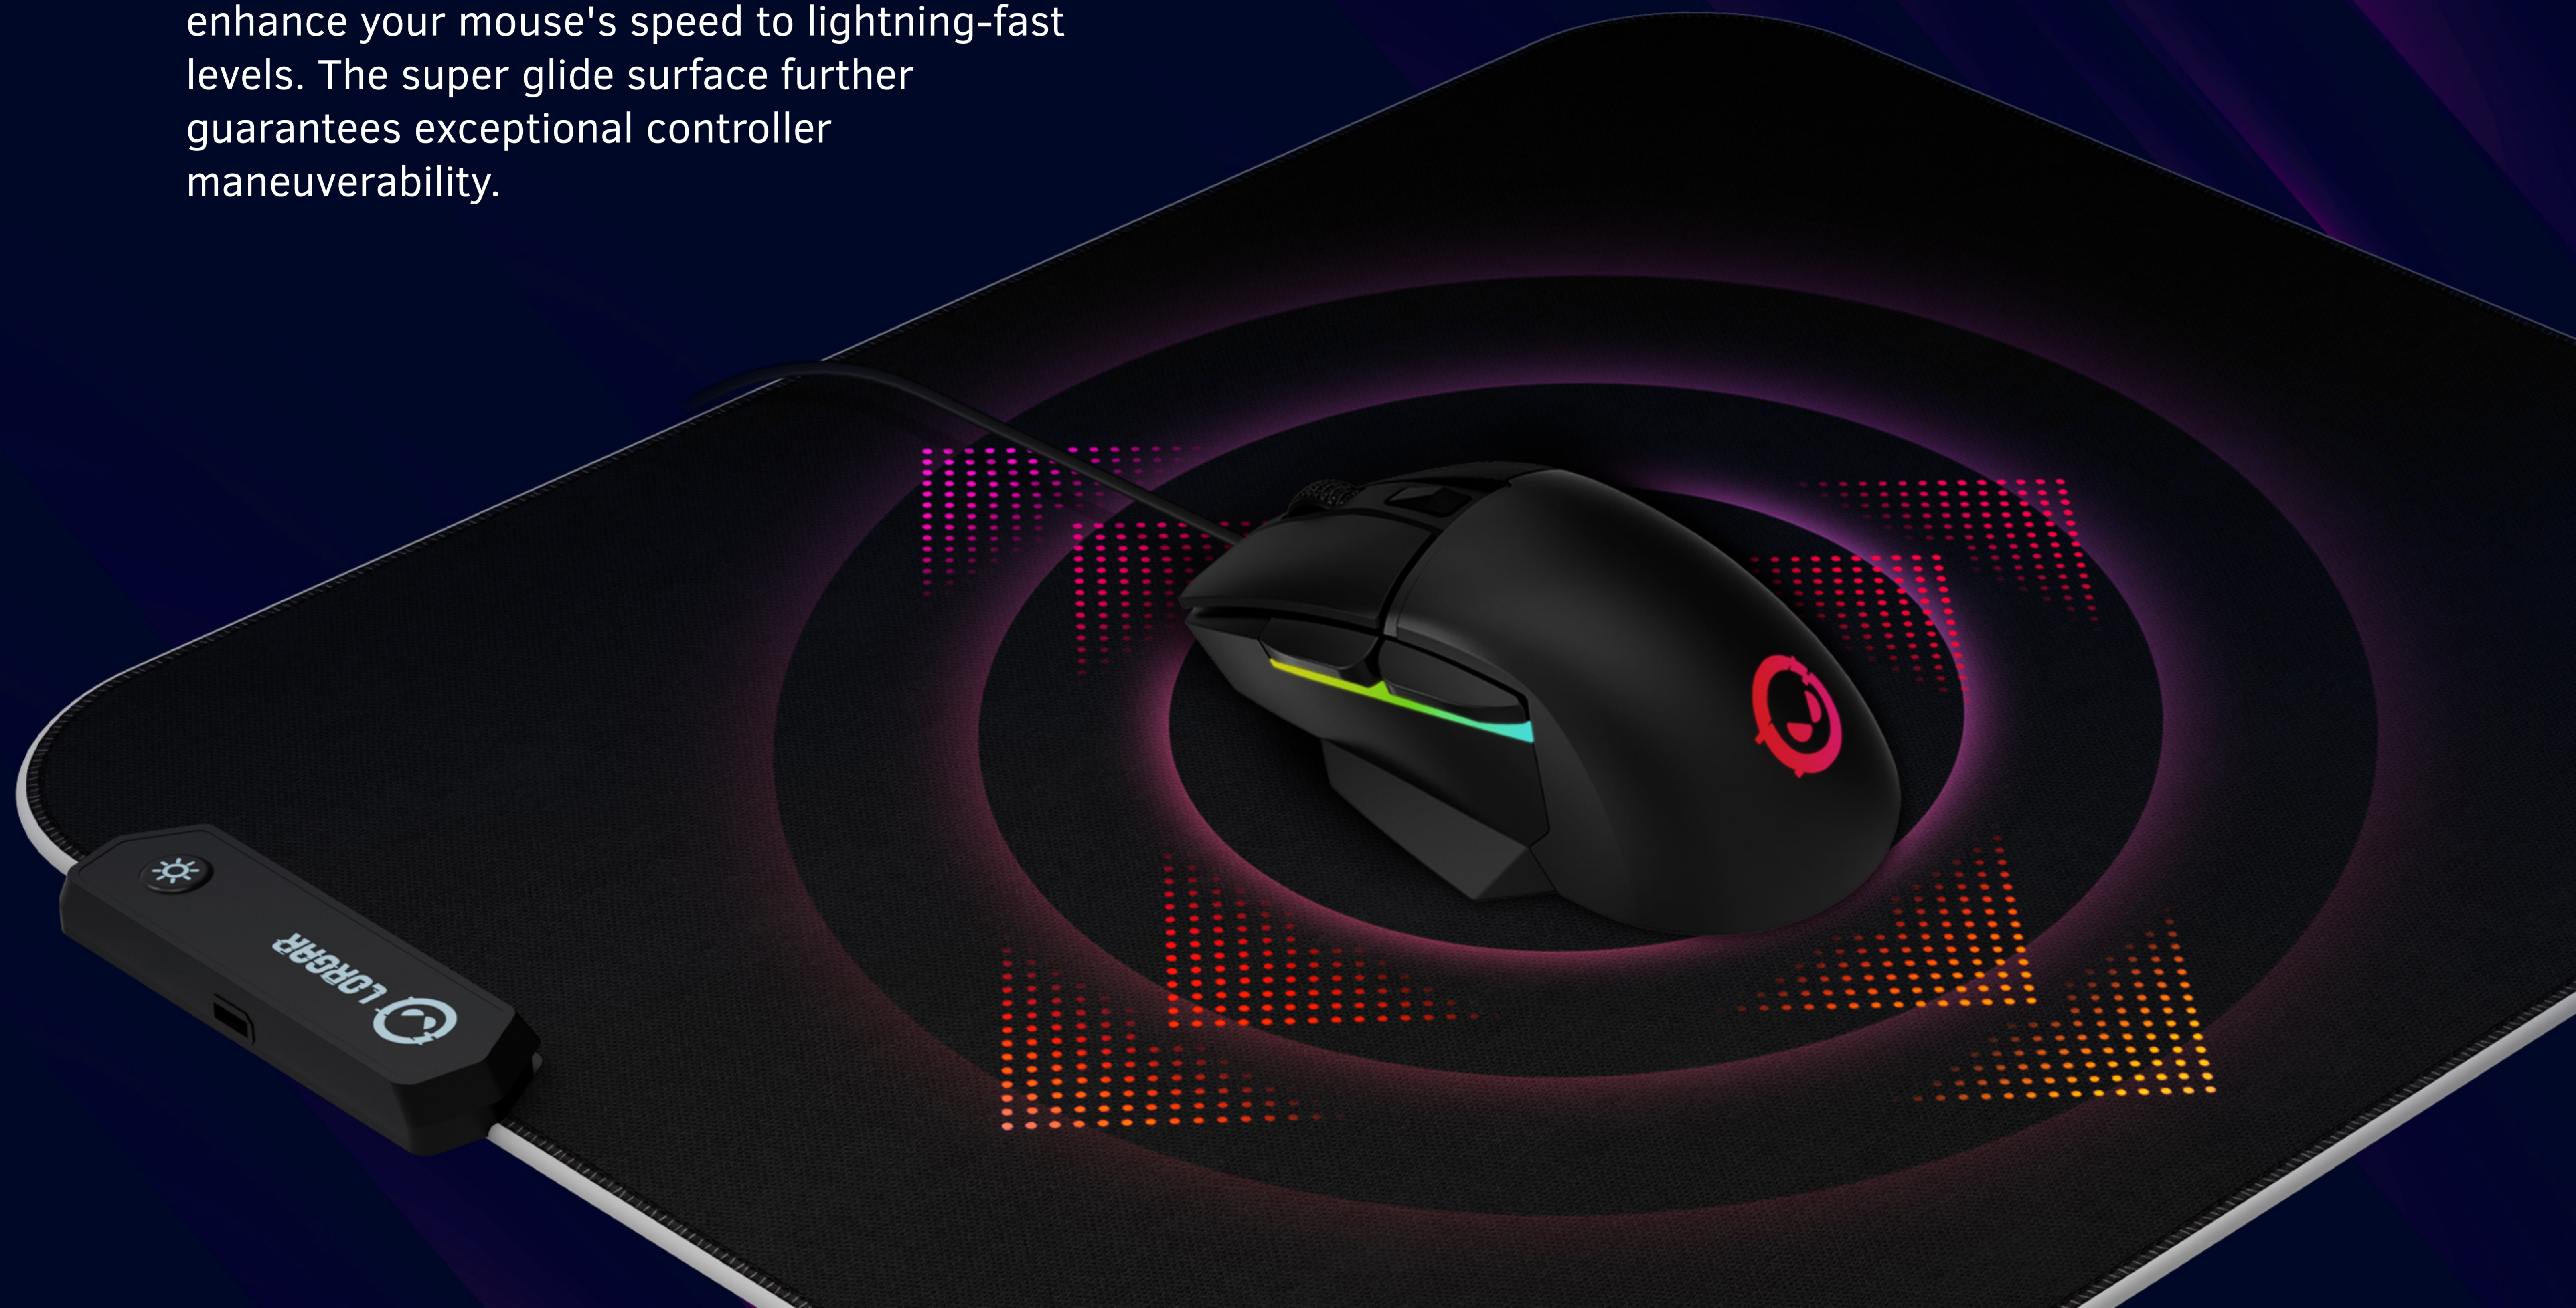

STELLER 913/919

Gaming mouse pads

STELLER 913, STELLER 919 GAMING MOUSE PADS

The Lorgar Steller mouse pads will revolutionize your gaming setup. The super glide surface with low-resistance fibers makes your moves fast and agile. Have no worries about compatibility – the Steller’s surface is friendly to every sensor type. No matter how active your movement is, the anti-slip rubber base keeps your mouse pad steady.

The mouse pad has an advanced RGB backlight, but words aren’t enough: you need to see it in action. Connect the Steller mouse pad to your gaming rig via USB and customize it with Lorgar WP Gameware. While you’re at it, sync it with compatible Lorgar devices, such as your Lorgar mouse. Now, what you’re getting is a mesmerizing and synchronized lighting experience that looks jaw-dropping.

Available in medium and extra-large sizes. Choose the one and dominate the game!

5 modes
of RGB backlight

Surface type:
speed

Anti-slip
rubber base (3 mm)

● LRG-GMP913	black	5291485010225
● LRG-GMP919	black	5291485010232

SUPERIOR GLIDE SURFACE

Engineered by industry experts, our mouse pads boast smooth, low-resistance fibers that enhance your mouse's speed to lightning-fast levels. The super glide surface further guarantees exceptional controller maneuverability.