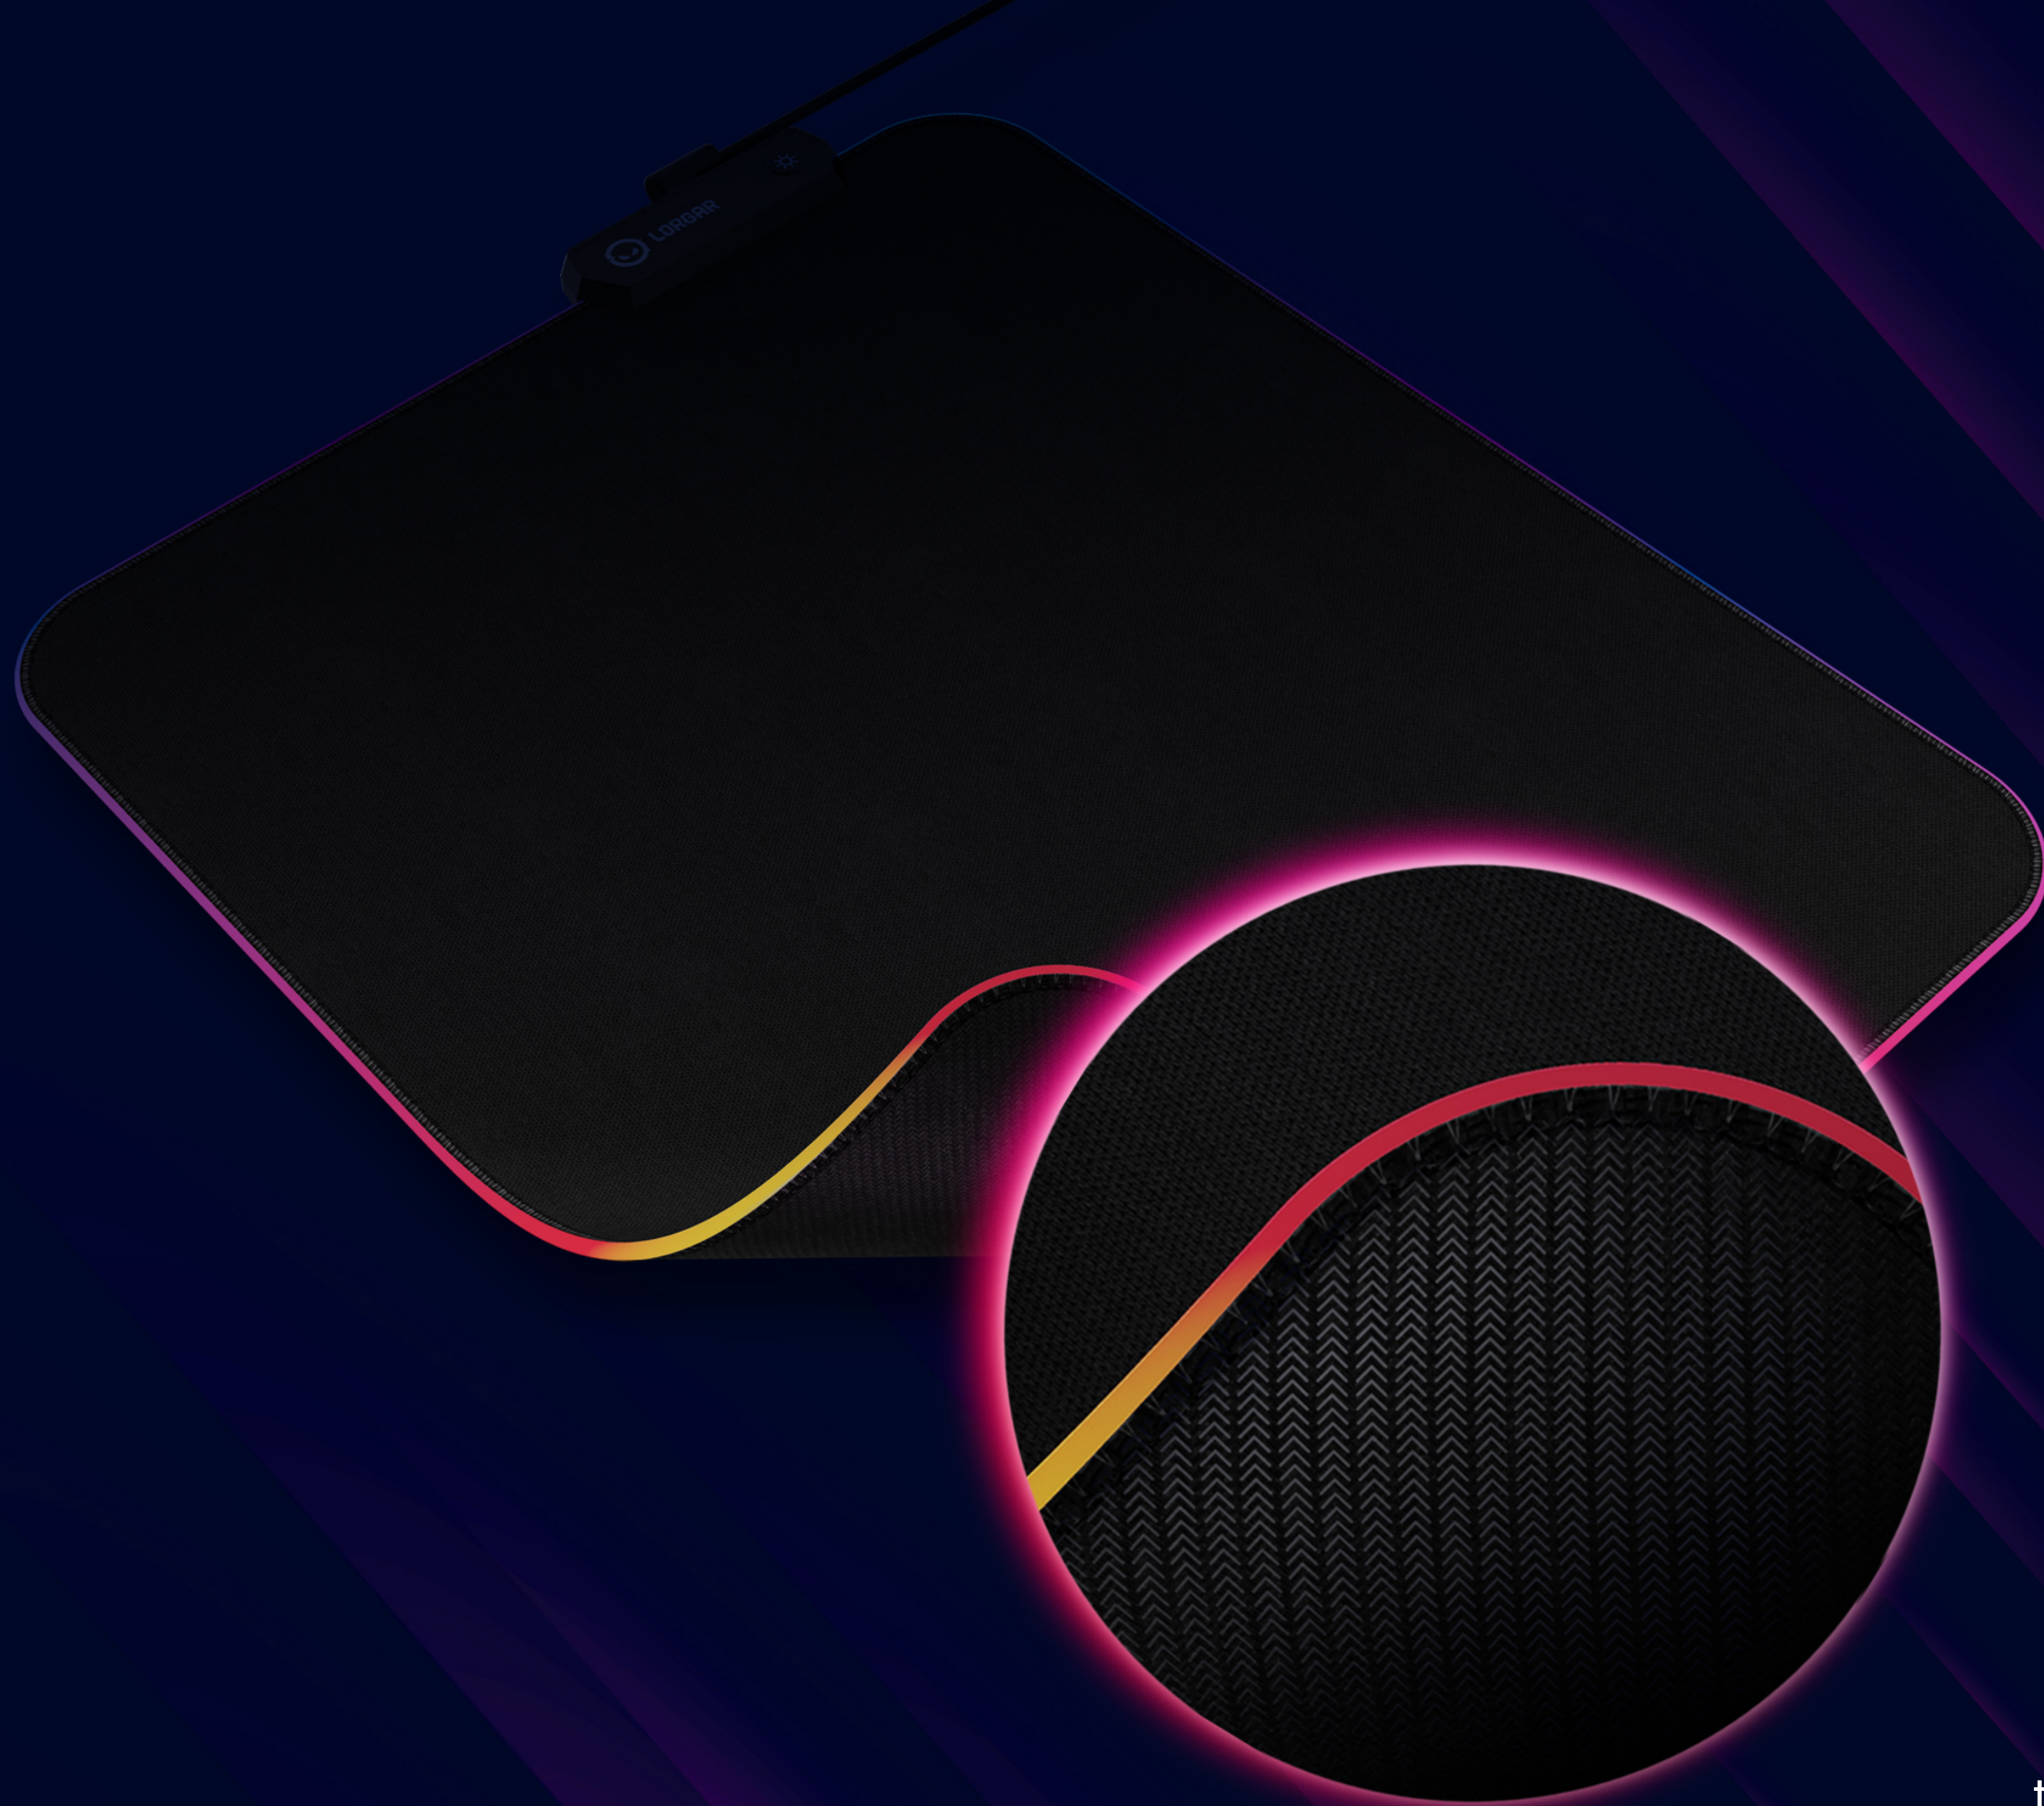

STELLER 913/919

Gaming mouse pads

STELLER 913, STELLER 919 GAMING MOUSE PADS

The Lorgar Steller mouse pads will revolutionize your gaming setup. The super glide surface with low-resistance fibers makes your moves fast and agile. Have no worries about compatibility – the Steller’s surface is friendly to every sensor type. No matter how active your movement is, the anti-slip rubber base keeps your mouse pad steady.

The mouse pad has an advanced RGB backlight, but words aren’t enough: you need to see it in action. Connect the Steller mouse pad to your gaming rig via USB and customize it with Lorgar WP Gameware. While you’re at it, sync it with compatible Lorgar devices, such as your Lorgar mouse. Now, what you’re getting is a mesmerizing and synchronized lighting experience that looks jaw-dropping.

Available in medium and extra-large sizes. Choose the one and dominate the game!

5 modes
of RGB backlight

Surface type:
speed

Anti-slip
rubber base (3 mm)

● LRG-GMP913	black	5291485010225
● LRG-GMP919	black	5291485010232

SUPERIOR GLIDE SURFACE

Engineered by industry experts, our mouse pads boast smooth, low-resistance fibers that enhance your mouse's speed to lightning-fast levels. The super glide surface further guarantees exceptional controller maneuverability.